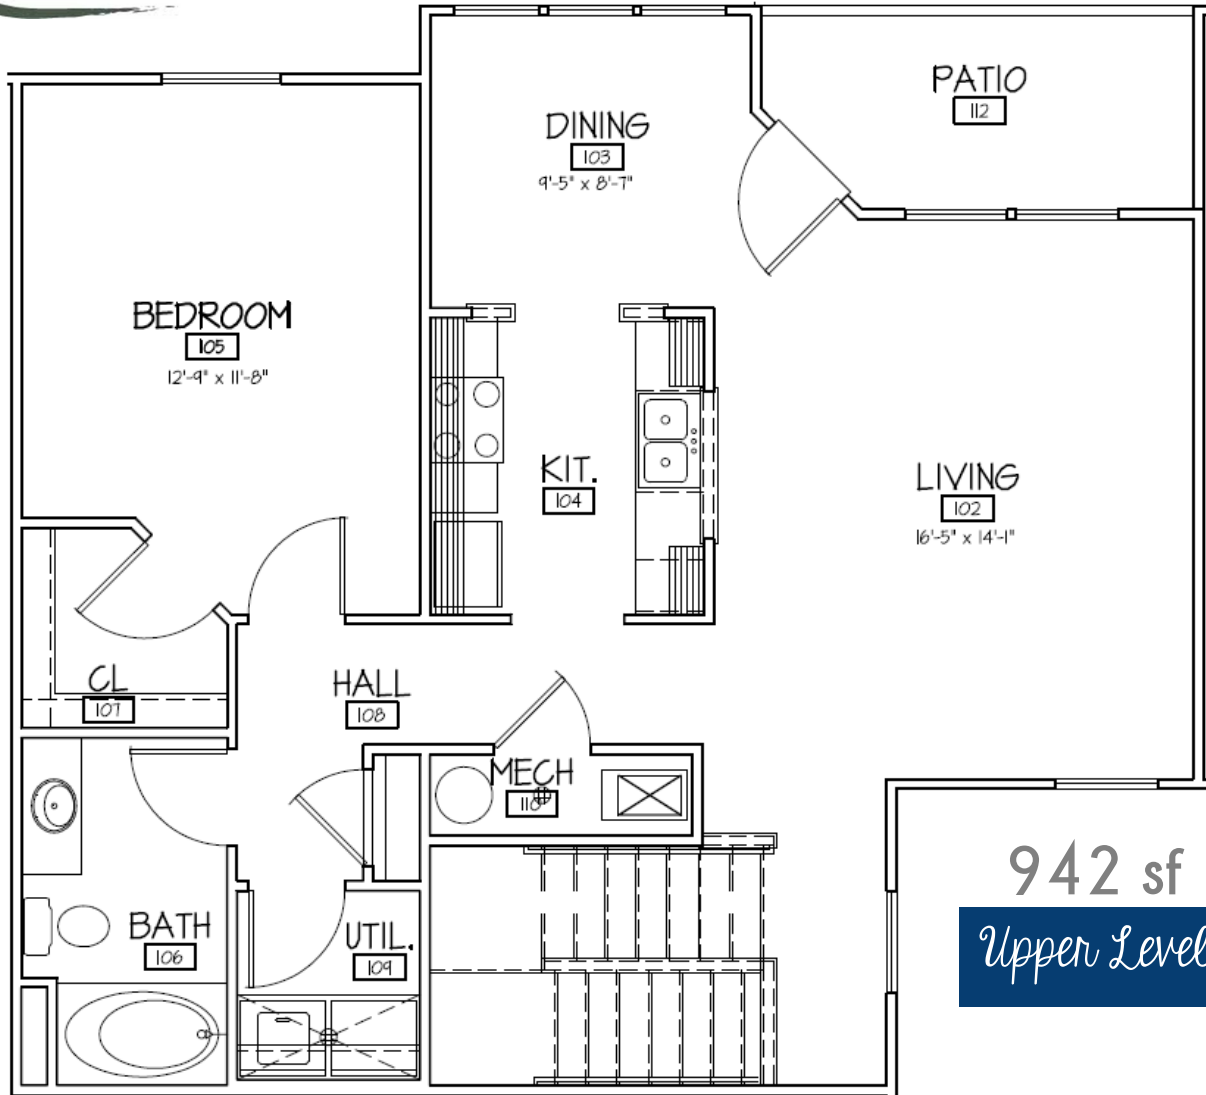

LAKE ESTATES  
apartments

# The Powell

1 bed / 1 bath

Garages available for  
select units

- ◆ Private Balcony
- ◆ Granite countertops + stainless steel appliances
- ◆ Dedicated dining room
- ◆ Washer & dryer included
- ◆ Plenty of storage