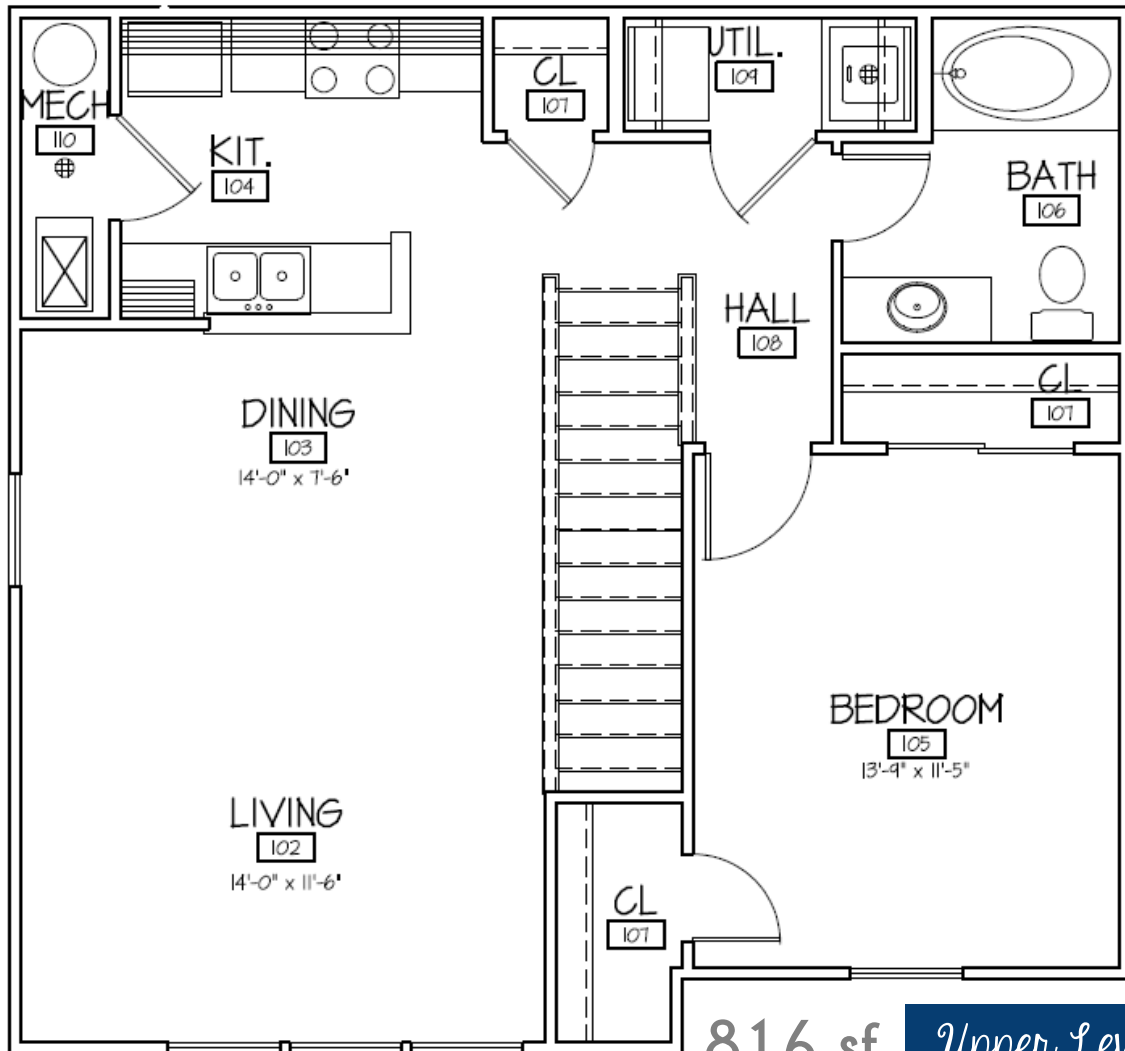

LAKE ESTATES
apartments

The Havasu

1 bed / 1 bath

Attached Garage Included

816 sf

Upper Level

- ◆ Faux wood flooring throughout
- ◆ Granite countertops + stainless steel appliances
- ◆ Washer & dryer included
- ◆ Extra storage under the stairs in garage