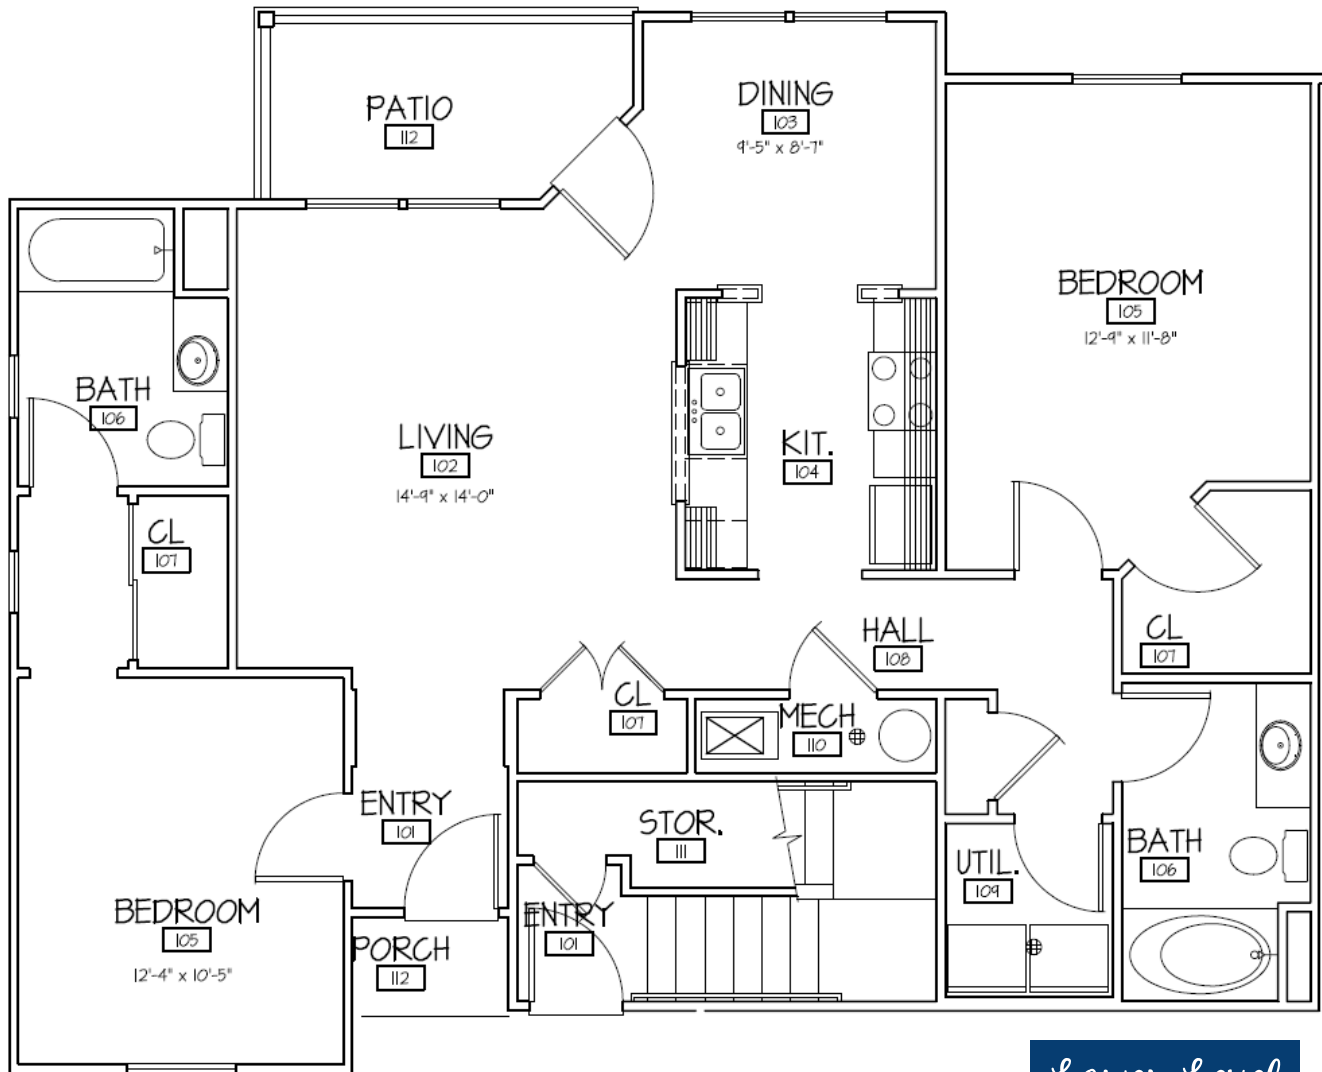

The Champlain

2 bed / 2 bath

1,109 sf

LAKE ESTATES
apartments

Garages available for
select units

Lower Level

- ◆ Faux wood flooring throughout
- ◆ Private balcony
- ◆ Granite countertops + stainless steel appliances
- ◆ Dedicated dining room
- ◆ Washer & dryer included